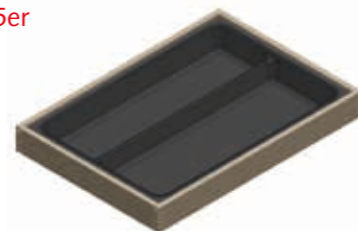

Our cutlery insert, made of high-quality plastic with a soft surface and an elegant wooden frame, is a contemporary alternative to cutlery inserts made from a single material.

Consisting of the basic model of the SMART cutlery insert series, this standalone organizer creates ample storage for all manner of kitchen utensils and can be expanded by adding an optional knife block and spice insert..

edler Holzrahmen elegant wooden frame
freistehend standalone
erweiterbar expandable

interzum

Award

High product quality

SILENCIO

KORPUSGRÖSSEN CARCASE SIZES

Tiefe depth: 500 / Breite width: 30 – 35 / Höhe height: 50 mm

30 – 35er

Tiefe depth:
473,5 mm

Breite width:
333 mm

MZW 30 – 35er

Tiefe depth:
473,5 mm

Breite width:
333 mm

ZUBEHÖR ACCESSORIES

Gewürzeinsatz
spice insert

Messerblock
knife block

für alle Breiten vom 30er bis 120er einsetzbar applicable for all widths between 30 and 120 mm
einzeln verpackt individuell packed
geringes Packmaß small pack size
kleine Stückzahlen small quantities